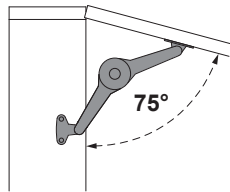

Montageanleitung
Mounting Instructions
Notice de montage

Art.-Nr.: 27 0075

A

+

B 373.66.693 (X=28)
373.66.694 (X=37)

C1 373.66.036 (Ø=6,3)
373.66.681 (Ø=4,2)

C2 373.66.682

X

i

1 Funktion / Function / Fonction / Función / Funzione

2

mm	kg		x	
	1	2	1	2
200	≤ 9,0 kg	≤ 11,5 kg	1x	2x
	≤ 15,0 kg	≤ 15,0 kg	2x	2x
250	≤ 7,0 kg	≤ 9,0 kg	1x	2x
	≤ 15,0 kg	≤ 15,0 kg	2x	2x
300	≤ 6,0 kg	≤ 7,5 kg	1x	2x
	≤ 12,0 kg	≤ 15,0 kg	2x	2x
350	≤ 5,0 kg	≤ 6,5 kg	1x	2x
	≤ 10,0 kg	≤ 13,0 kg	2x	2x
400	≤ 4,5 kg	≤ 6,0 kg	1x	2x
	≤ 9,0 kg	≤ 11,5 kg	2x	2x
450	≤ 4,0 kg	≤ 5,0 kg	1x	2x
	≤ 8,0 kg	≤ 10,0 kg	2x	2x
500	≤ 3,5 kg	≤ 4,5 kg	1x	2x
	≤ 7,0 kg	≤ 9,0 kg	2x	2x

90°

90°

mm	kg		x	
	1	2	1	2
200	≤ 7,5 kg	≤ 9,5 kg	1x	2x
	≤ 15,0 kg	≤ 15,0 kg	2x	2x
250	≤ 6,0 kg	≤ 7,5 kg	1x	2x
	≤ 12,0 kg	≤ 15,0 kg	2x	2x
300	≤ 5,0 kg	≤ 6,0 kg	1x	2x
	≤ 10,0 kg	≤ 13,0 kg	2x	2x
350	≤ 4,0 kg	≤ 5,5 kg	1x	2x
	≤ 8,5 kg	≤ 11,0 kg	2x	2x
400	≤ 3,5 kg	≤ 5,0 kg	1x	2x
	≤ 7,0 kg	≤ 10,0 kg	2x	2x
450	≤ 3,5 kg	≤ 4,5 kg	1x	2x
	≤ 6,5 kg	≤ 8,5 kg	2x	2x
500	≤ 3,0 kg	≤ 4,0 kg	1x	2x
	≤ 6,0 kg	≤ 7,5 kg	2x	2x

Subject to alterations

Maße in mm - Dimensions in mm - Mesures en mm

1

	X	Y	Z
75°	≥135	160	132
90°	≥133	160	90
110°	≥133	128	92

	X	Y	Z
75°	≥125	160	119,5
90°	≥133	160	81,5
110°	≥133	128	93

2

3

SW 4