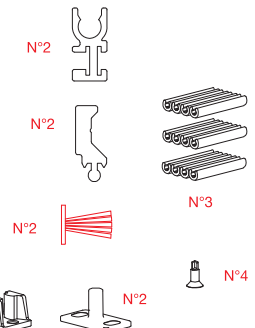

AluFrames Pocket

Rails for counterframes
Binari per controlelai

AluFrames Pocket can be used with all wooden/glass door brackets, with a capacity from 50 to 120 kg.

AluFrames Pocket è utilizzabile con tutte le staffe per porte in legno/vetro, con portata da 50 a 120 kg.

801
801
801
801
801
801
823
823

AluFrames Pocket

Rails for counterframes
Binari per controlelai

OLD CODE	NEW CODE	W	L	H		
POCKET/250/3340	B.0147.A	Max 1250 mm	Max 2500 mm	Max 2200 mm	80 kg	1x

OLD CODE	NEW CODE	W	L	H		
POCKET/250/3300	B.0147.B	Max 1250 mm	Max 2500 mm	Max 2200 mm	80 kg	1x

OLD CODE	NEW CODE	W	L	H		
POCKET/250/3310	B.0147.C	Max 1250 mm	Max 2500 mm	Max 2200 mm	80 kg	1x

OLD CODE	NEW CODE	W	L	H		
POCKET/250/3320	B.0147.D	Max 1250 mm	Max 2500 mm	Max 2200 mm	80 kg	1x

AVAILABLE ON REQUEST L = 2000 mm E L = 3000 mm
A RICHIESTA, SONO DISPONIBILI L = 2000 mm E L = 3000 mm