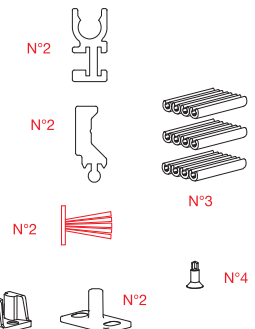

AluFrames Pocket

Rails for counterframes
Binari per controlelai

AluFrames Pocket can be used with all wooden/glass door brackets, with a capacity from 50 to 120 kg.

AluFrames Pocket è utilizzabile con tutte le staffe per porte in legno/vetro, con portata da 50 a 120 kg.

801
801
801
801
801
801
823
823

AluFrames Pocket

Rails for counterframes
Binari per controlelai

OLD CODE	NEW CODE	W	L	H		
POCKET/250/3340	B.0147.A	Max 1250 mm	Max 2500 mm	Max 2200 mm	80 kg	1x

OLD CODE	NEW CODE	W	L	H		
POCKET/250/3300	B.0147.B	Max 1250 mm	Max 2500 mm	Max 2200 mm	80 kg	1x

OLD CODE	NEW CODE	W	L	H		
POCKET/250/3310	B.0147.C	Max 1250 mm	Max 2500 mm	Max 2200 mm	80 kg	1x

OLD CODE	NEW CODE	W	L	H		
POCKET/250/3320	B.0147.D	Max 1250 mm	Max 2500 mm	Max 2200 mm	80 kg	1x

AVAILABLE ON REQUEST L = 2000 mm E L = 3000 mm
A RICHIESTA, SONO DISPONIBILI L = 2000 mm E L = 3000 mm