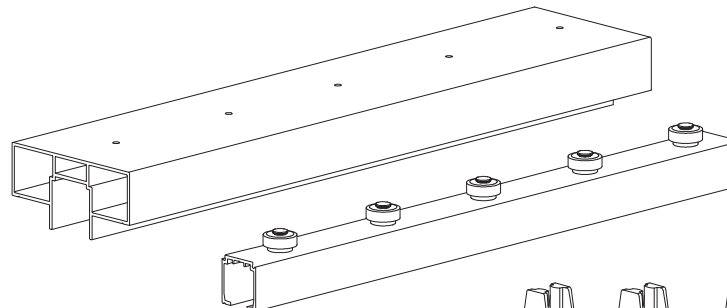

801
801
801
801
801
801
823
823

AluFrames Pocket

Rails for counterframes
Binari per controlelai

OLD CODE	NEW CODE	W	L	H		
POCKET/250/3340	B.0147.A	Max 1250 mm	Max 2500 mm	Max 2200 mm	80 kg	1x

OLD CODE	NEW CODE	W	L	H		
POCKET/250/3300	B.0147.B	Max 1250 mm	Max 2500 mm	Max 2200 mm	80 kg	1x

OLD CODE	NEW CODE	W	L	H		
POCKET/250/3310	B.0147.C	Max 1250 mm	Max 2500 mm	Max 2200 mm	80 kg	1x

OLD CODE	NEW CODE	W	L	H		
POCKET/250/3320	B.0147.D	Max 1250 mm	Max 2500 mm	Max 2200 mm	80 kg	1x

AVAILABLE ON REQUEST L = 2000 mm E L = 3000 mm
A RICHIESTA, SONO DISPONIBILI L = 2000 mm E L = 3000 mm