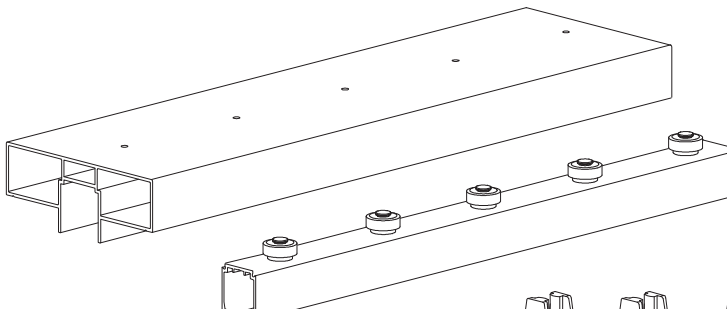

801
801
801
801
801
801
823
823

AluFrames Pocket

Rails for counterframes
Binari per controlelai

OLD CODE	NEW CODE	W	L	H		
POCKET/250/3340	B.0147.A	Max 1250 mm	Max 2500 mm	Max 2200 mm	80 kg	1x

OLD CODE	NEW CODE	W	L	H		
POCKET/250/3300	B.0147.B	Max 1250 mm	Max 2500 mm	Max 2200 mm	80 kg	1x

OLD CODE	NEW CODE	W	L	H		
POCKET/250/3310	B.0147.C	Max 1250 mm	Max 2500 mm	Max 2200 mm	80 kg	1x

OLD CODE	NEW CODE	W	L	H		
POCKET/250/3320	B.0147.D	Max 1250 mm	Max 2500 mm	Max 2200 mm	80 kg	1x

AVAILABLE ON REQUEST L = 2000 mm E L = 3000 mm
A RICHIESTA, SONO DISPONIBILI L = 2000 mm E L = 3000 mm