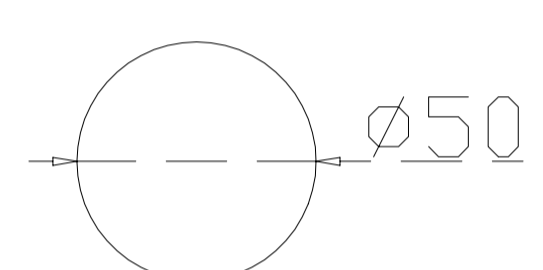

E-CONOMIC

STELAŽ
STEEL LEGS
EC 5006

MILA DESIGN

EC 5006
* 600 mm