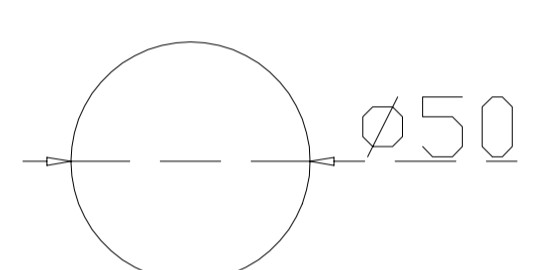

E-CONOMIC

STELAŽ
STEEL LEGS
EC 5008

MILA DESIGN

EC 5008
* 800 mm