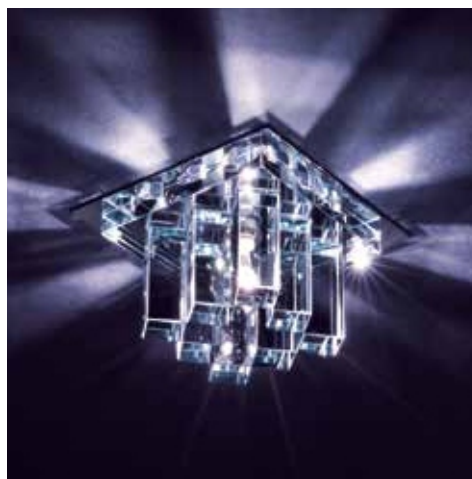

ZUBI

LED žárovky
LED žiarovky

ZUBI LED 3,5W G9-WW

220-240V~
50/60Hz

3,5
[W]

300
[lm]

15000
[h]

≥10000